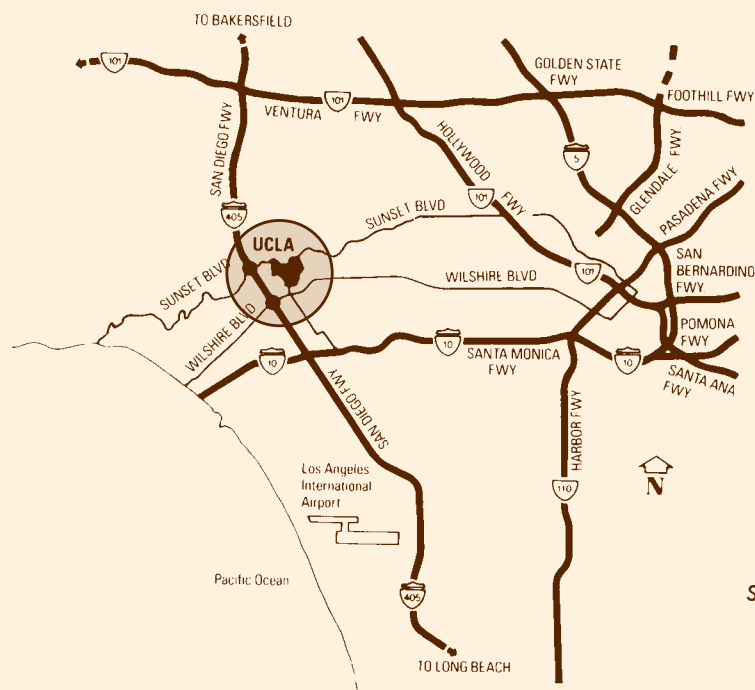

DRIVING DIRECTIONS TO THE UCLA GUEST HOUSE

1. From the **405 Freeway**, exit on **Sunset Blvd.** towards UCLA–East.
2. Proceed EAST on Sunset Blvd. for approximately 1.5 miles.
3. Turn RIGHT onto **Hilgard Avenue.**
4. Turn RIGHT onto **Wyton Drive.**
5. Turn RIGHT onto **Charles E. Young Drive East.**
6. The Guest House will be on the right.
7. Park in front at the curbside unloading zone and proceed to the Front Desk to check in. Upon check-in, you will receive a parking permit to park in the Guest Parking garage.

UCLA | GUEST HOUSE

330 Charles E. Young Drive East, Los Angeles, CA 90095
310.825.2923 • www.guesthouse.ucla.edu

**UCLA
GUEST HOUSE
YOU ARE HERE**

UCLA

-  **P36** PARKING STRUCTURES
-  **36MR** PARKING LOT
-  **CAMPUS ENTRANCE**
-  **PARKING/INFORMATION KIOSK**
-  **BLDG. CONSTRUCTION PROJECTS**