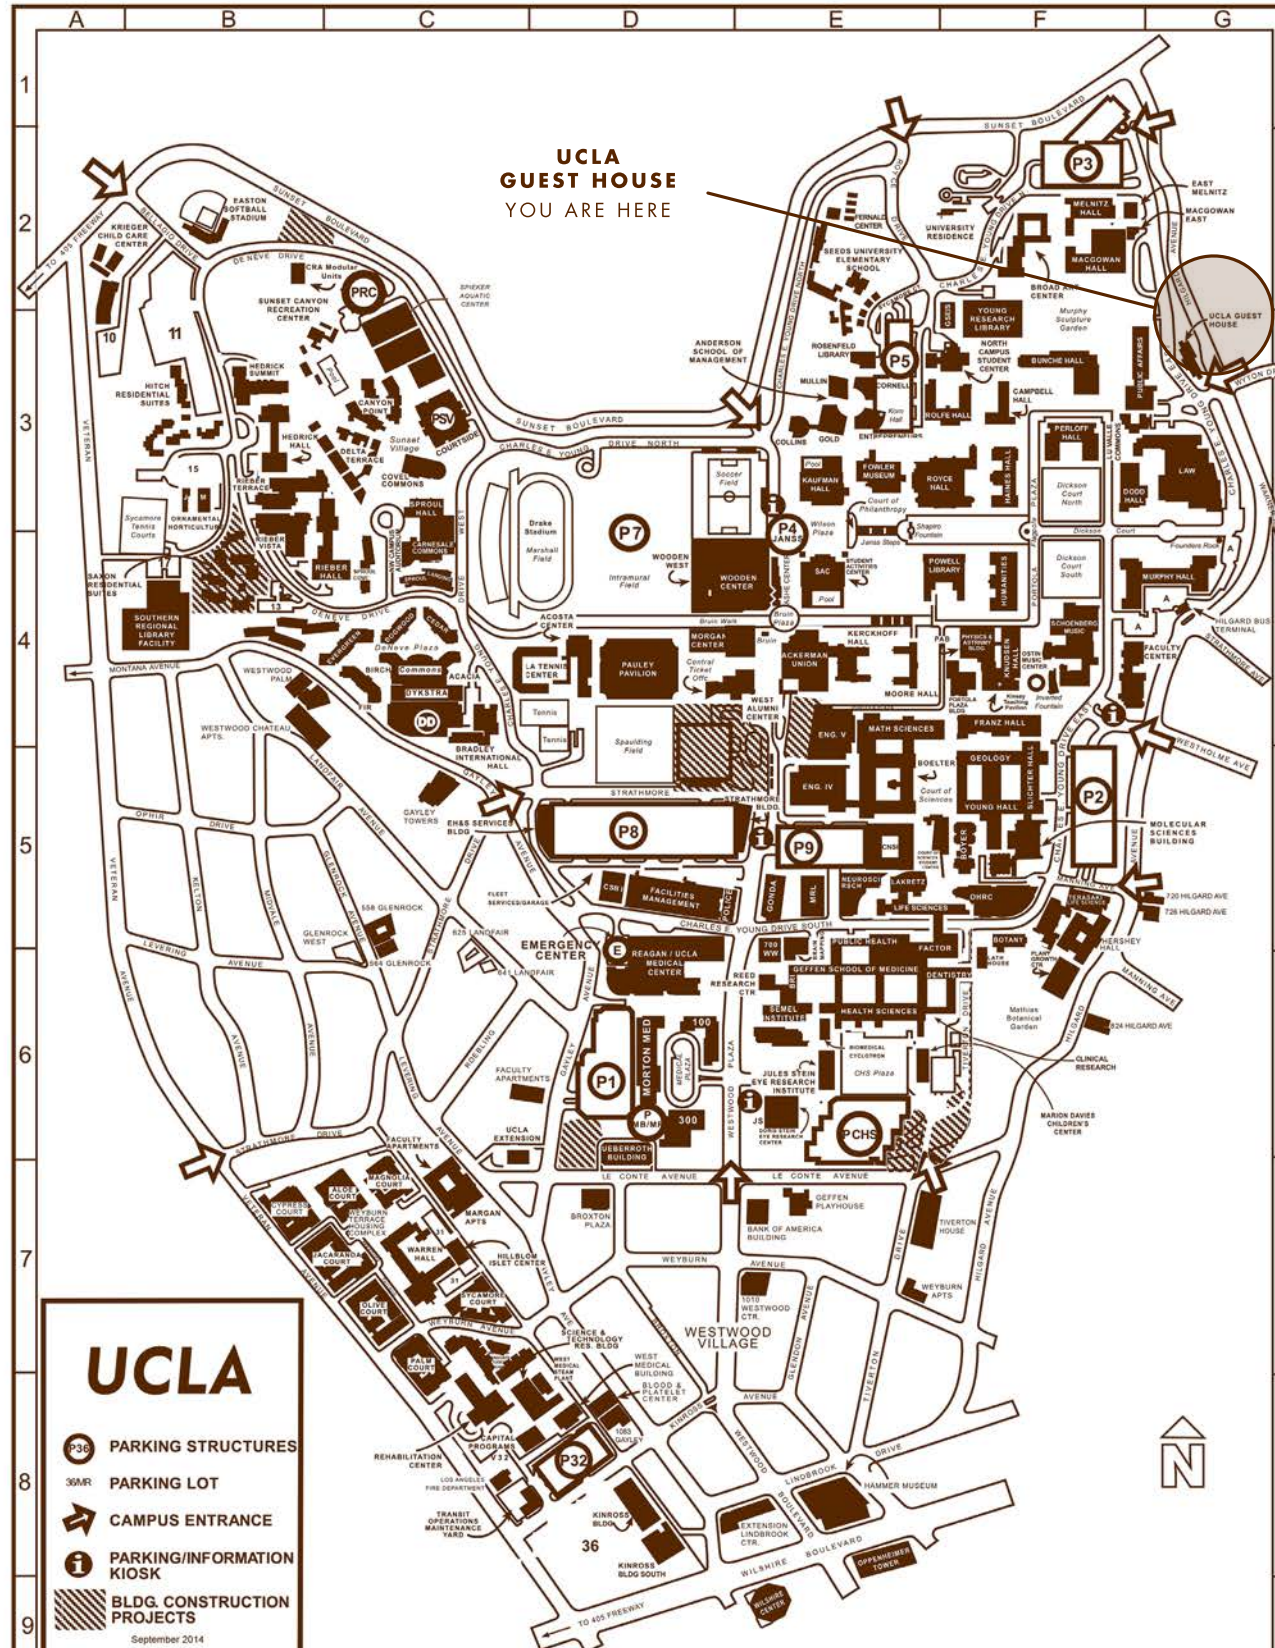

DRIVING DIRECTIONS TO THE UCLA GUEST HOUSE

1. From the **405 Freeway**, exit on **Sunset Blvd.** towards UCLA–East.
2. Proceed EAST on Sunset Blvd. for approximately 1.5 miles.
3. Turn RIGHT onto **Hilgard Avenue.**
4. Turn RIGHT onto **Wyton Drive.**
5. Turn RIGHT onto **Charles E. Young Drive East.**
6. The Guest House will be on the right.
7. Park in front at the curbside unloading zone and proceed to the Front Desk to check in. Upon check-in, you will receive a parking permit to park in the Guest Parking garage.

UCLA | GUEST HOUSE

330 Charles E. Young Drive East, Los Angeles, CA 90095
310.825.2923 • www.guesthouse.ucla.edu

**UCLA
GUEST HOUSE
YOU ARE HERE**

UCLA

-  **P36** PARKING STRUCTURES
-  **36MR** PARKING LOT
-  **CAMPUS ENTRANCE**
-  **PARKING/INFORMATION KIOSK**
-  **BLDG. CONSTRUCTION PROJECTS**